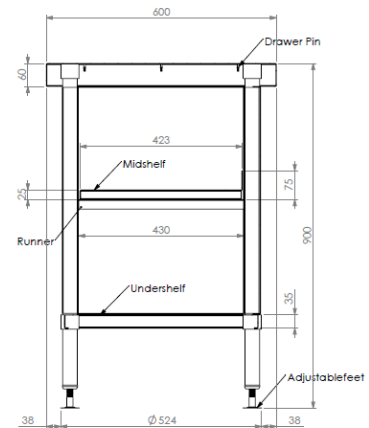

SIMPLY STAINLESS

www.simplystainless.com

Modular sinks tables and shelves

*Mid Shelf is optional accessory, and bench not included

SPECIFICATION	
Panels	1.2mm gauge, high quality stainless steel, runners included for mid shelf

32 CCK	COUNTER CONVERSION KIT	
	Product Code	Fitment Information
	32.CCK.6.0600	To suit 01.02.03.05 & 06 (600 Series)
	32.CCK.6.0900	To suit 01.02.03.05 & 06 (600 Series)
	32.CCK.6.1200	To suit 01.02.03.05 & 06 (600 Series)
	32.CCK.6.1500	To suit 01.02.03.05 & 06 (600 Series)
	32.CCK.6.1800	To suit 01.02.03.05 & 06 (600 Series)
	32.CCK.6.2100	To suit 01.02.03.05 & 06 (600 Series)
	32.CCK.6.2400	To suit 01.02.03.05 & 06 (600 Series)
	32.CCK.7.0600	To suit 01.02.03.05 & 06 (700 Series)
	32.CCK.7.0900	To suit 01.02.03.05 & 06 (700 Series)
	32.CCK.7.1200	To suit 01.02.03.05 & 06 (700 Series)
	32.CCK.7.1500	To suit 01.02.03.05 & 06 (700 Series)
	32.CCK.7.1800	To suit 01.02.03.05 & 06 (700 Series)
	32.CCK.7.2100	To suit 01.02.03.05 & 06 (700 Series)
	32.CCK.7.2400	To suit 01.02.03.05 & 06 (700 Series)
	32.DPK.MS	Mid Shelf available to suit
	32.DPK.CENTRE BOWL	To suit 05 Centre bowl units 600 series (1800, 2100)