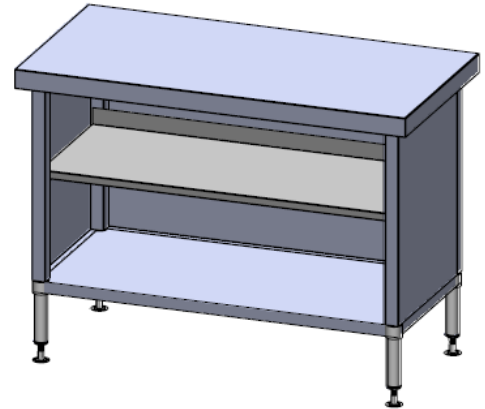

SIMPLY STAINLESS

www.simplystainless.com

Modular sinks tables and shelves

*Mid Shelf is optional accessory, and bench not included

SPECIFICATION	
Panels	1.2mm gauge, high quality stainless steel, runners included for mid shelf

32 CCK	COUNTER CONVERSION KIT	
	Product Code	Fitment Information
	32.CCK.6.0600	To suit 01.02.03.05 & 06 (600 Series)
	32.CCK.6.0900	To suit 01.02.03.05 & 06 (600 Series)
	32.CCK.6.1200	To suit 01.02.03.05 & 06 (600 Series)
	32.CCK.6.1500	To suit 01.02.03.05 & 06 (600 Series)
	32.CCK.6.1800	To suit 01.02.03.05 & 06 (600 Series)
	32.CCK.6.2100	To suit 01.02.03.05 & 06 (600 Series)
	32.CCK.6.2400	To suit 01.02.03.05 & 06 (600 Series)
	32.CCK.7.0600	To suit 01.02.03.05 & 06 (700 Series)
	32.CCK.7.0900	To suit 01.02.03.05 & 06 (700 Series)
	32.CCK.7.1200	To suit 01.02.03.05 & 06 (700 Series)
	32.CCK.7.1500	To suit 01.02.03.05 & 06 (700 Series)
	32.CCK.7.1800	To suit 01.02.03.05 & 06 (700 Series)
	32.CCK.7.2100	To suit 01.02.03.05 & 06 (700 Series)
	32.CCK.7.2400	To suit 01.02.03.05 & 06 (700 Series)
	32.DPK.MS	Mid Shelf available to suit
	32.DPK.CENTRE BOWL	To suit 05 Centre bowl units 600 series (1800, 2100)